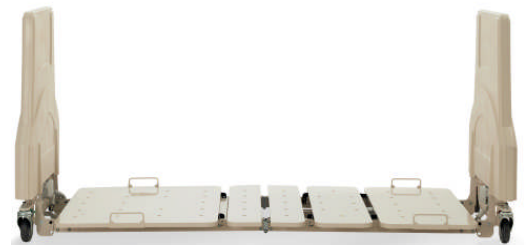

LC Floorline 600

LiftCare

innovative healthcare solutions

From the people who brought you the World's first 'true' floor level bed ..

LiftCare's next generation floor beds have now arrived

NO FALLS—NO RESTRAINT—NO LIFT

Issue February 2009

Floorline 600 features

- 95mm-700mm 'true floor level' height range
- Electric Hi-Lo, Backrest and Trendelenburg (& Reverse) standard
- Fully enclosed ABS plastic moulded covers
- Fully folding one-piece design
- 100mm castors
- Standard mattress platform 2000mm between head & footboards with optional 175mm Extension Kit & Bolster.
- 900mm wide "smoothline" mattress platform
- Ultra quiet operation using quality electrics
- 200kg Safe Working Load
- Auto contour and lock out remote controls
- 10 year warranty on steel frame, 3 years on most other parts
- Colour "Vanilla" (Cream)

Floorline 600 benefits

- Best 'NO LIFT' practice; designed to prevent falls, minimise restraint, reduce risk of liability & litigation
- Improved infection control through Smoothline mattress platform; ABS covers close 'seal' at top and smooth, clean lines on bed ends
- Strong and durable—all quality components and workmanship
- Mattress platform with split centre section to enable fully flat folding for transport and storage
- Easy to fold and transport—wheels on 4 castors
- Cardiac chair position when fitted with optional Kneebreak
- CE Compliant and Designed to meet TGA, AUS/NZ OH&S Codes & Standards